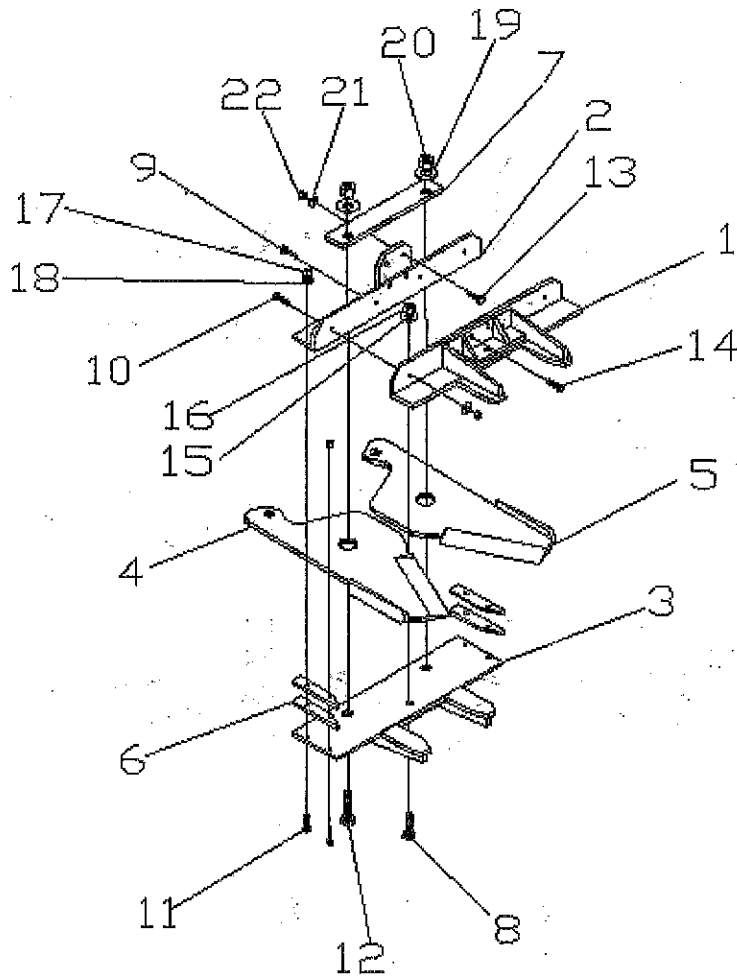

Home

Product Line

Information

TC8-FL & TC8-SS

Tree Clippers

Tree Clipper Head

Ref. No	Part No.	Description	No. Req'd
	811315	Complete Tree Clipper Head Assembly	1
1	811319	Front Angle Weldment	1
2	811318	Rear Angle Weldment	1
3	811321	Bottom Plate Weldment	1
4	811316	Right Hand Blade Weldment	1